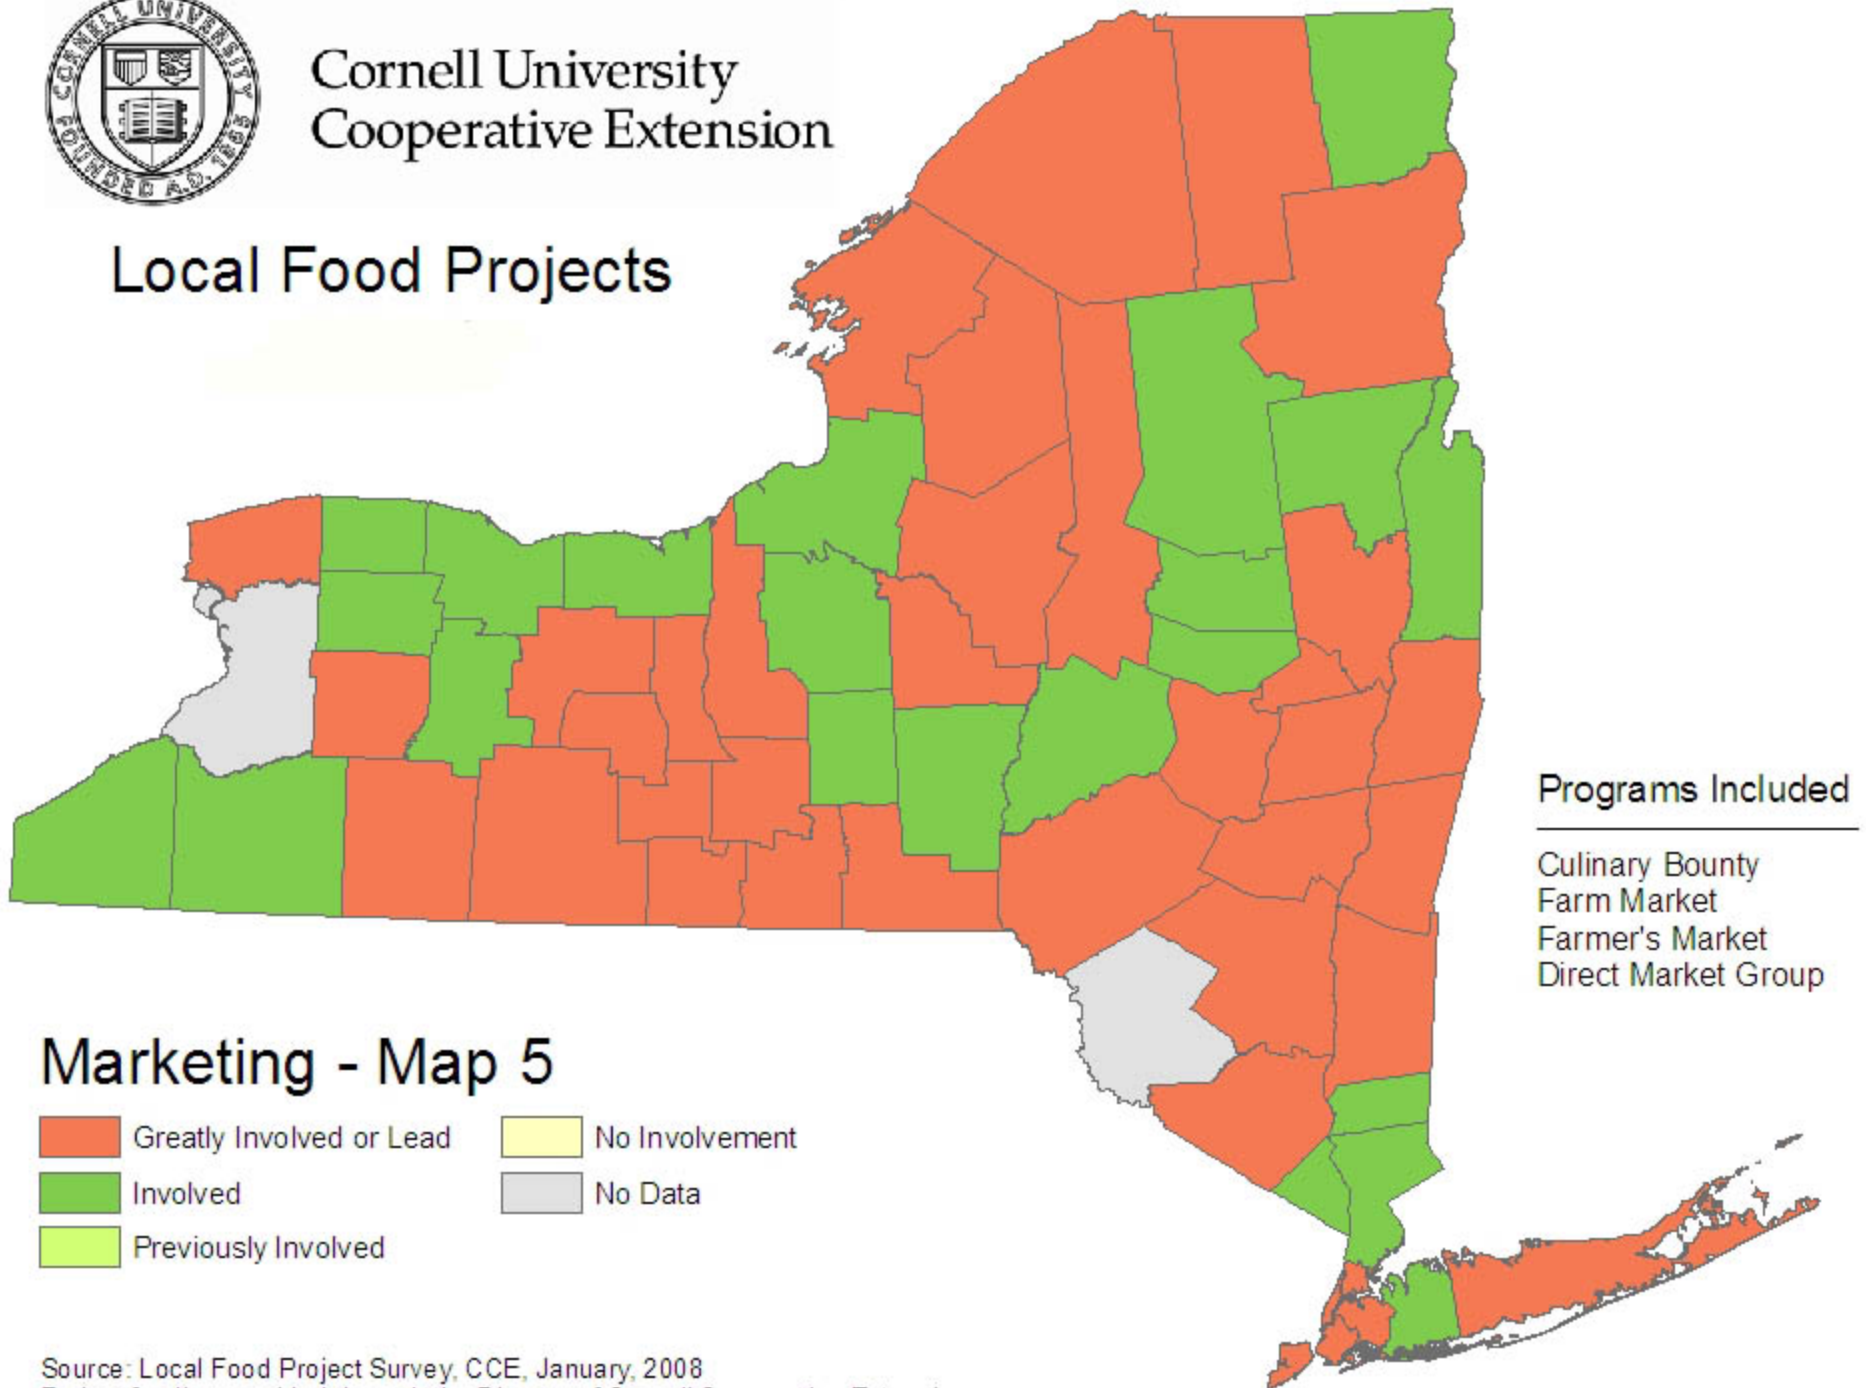

Cornell University
Cooperative Extension

Local Food Projects

Source: Local Food Project Survey, CCE, January, 2008
Project funding provided through the Director of Cornell Cooperative Extension