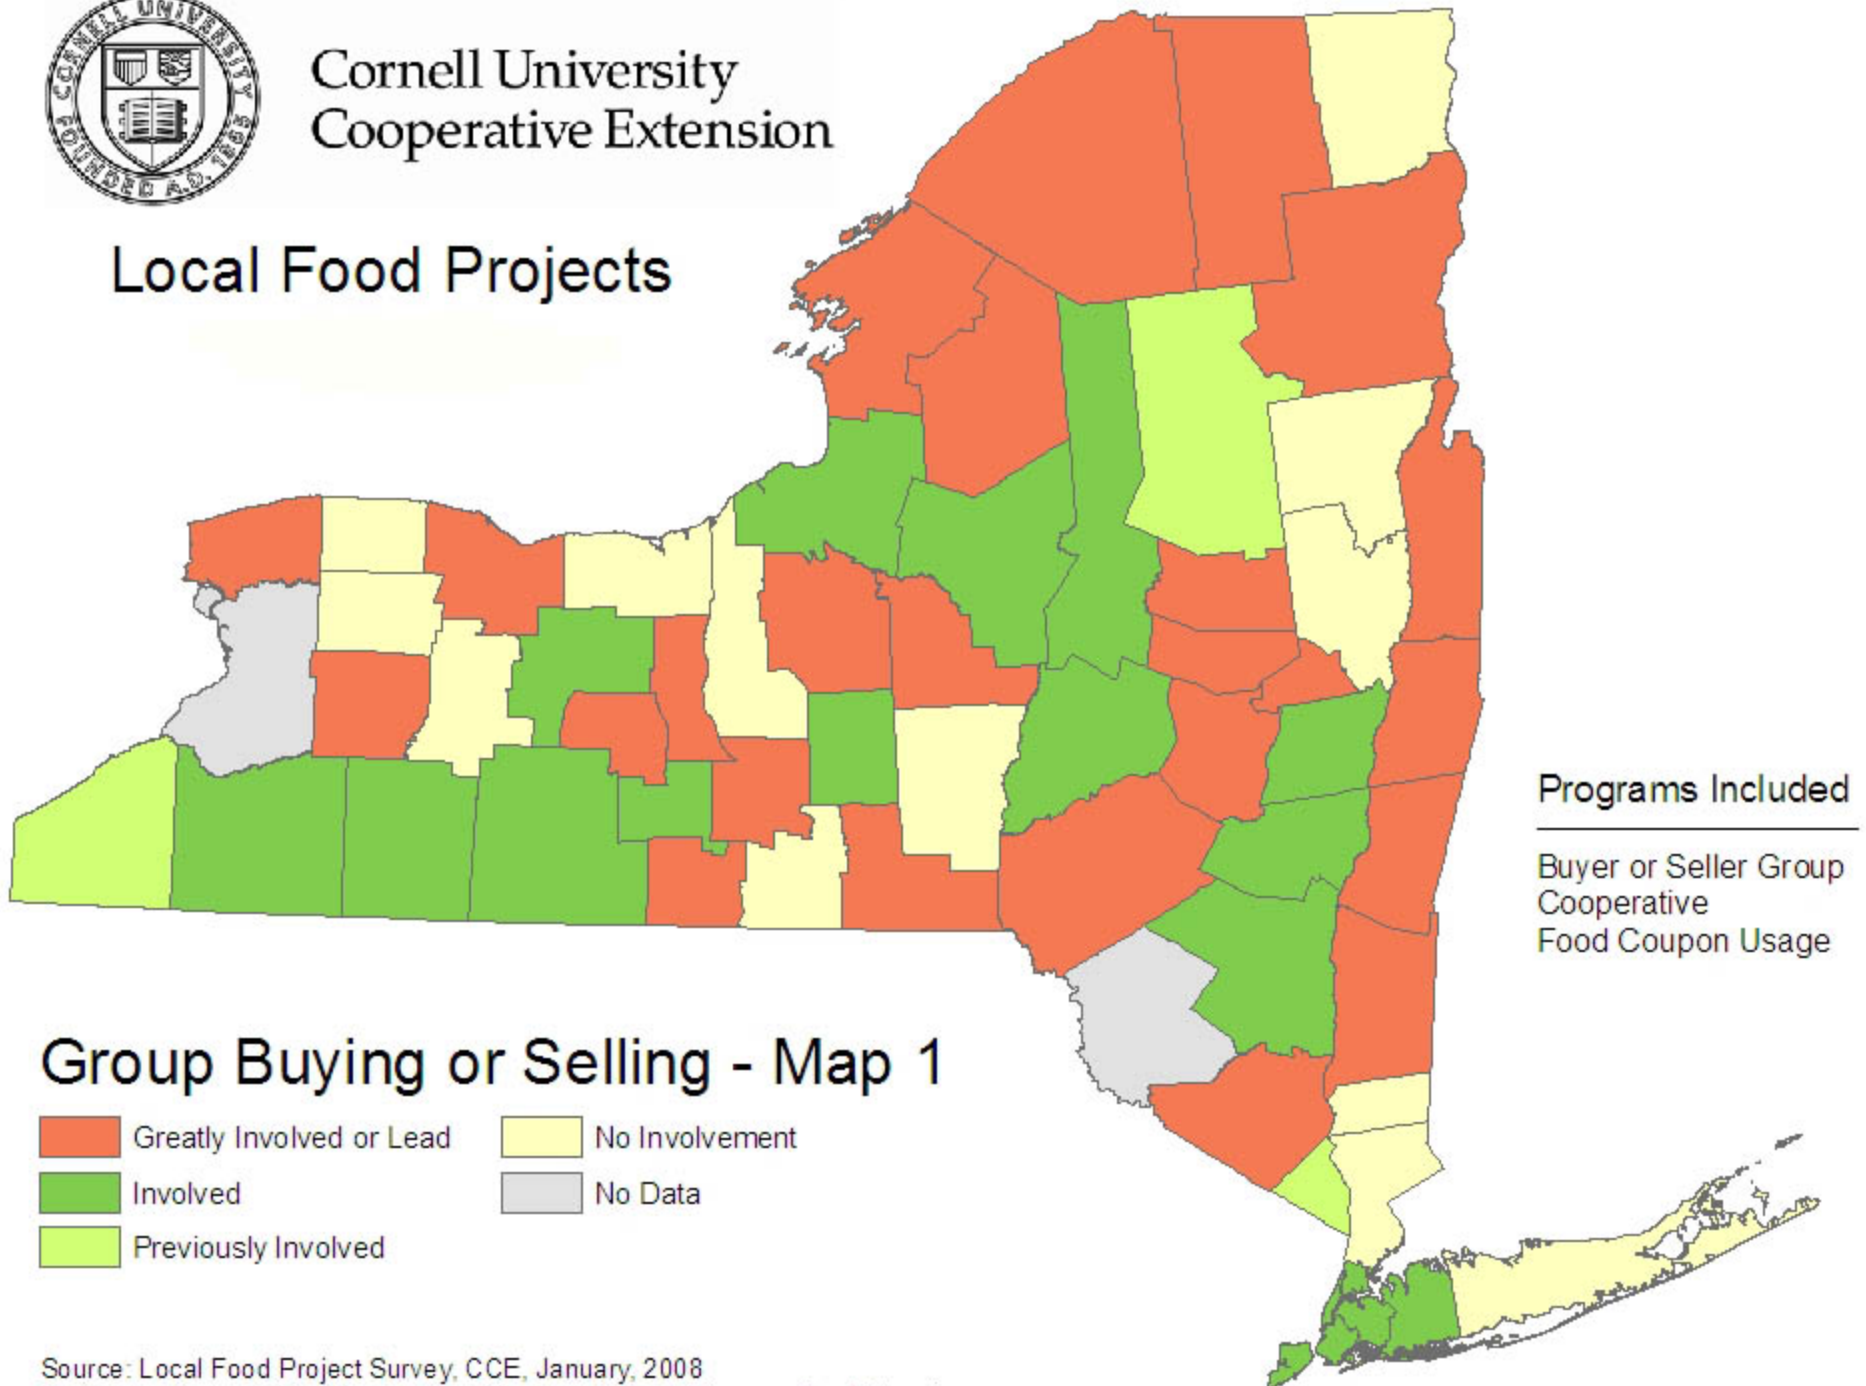

Cornell University
Cooperative Extension

Local Food Projects

Group Buying or Selling - Map 1

- Greatly Involved or Lead
- Involved
- Previously Involved
- No Involvement
- No Data

Source: Local Food Project Survey, CCE, January, 2008
Project funding provided through the Director of Cornell Cooperative Extension